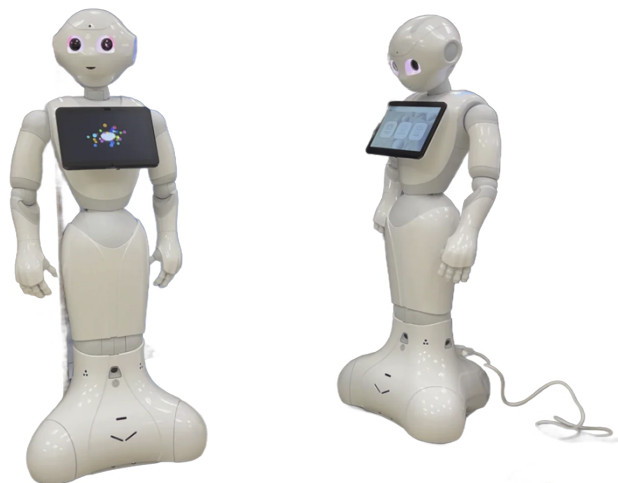

UNIVERSITY of HAWAII
KAPI'OLANI
COMMUNITY COLLEGE

FEBRUARY 22 AND 23 @ KAPI'OLANI COMMUNITY COLLEGE

I ♥ Kapi'olani CC

CAREER AND TECH EXPO FOR STUDENTS AND THE COMMUNITY

I HEART Kapi'olani CC presents its inaugural CTE Expo for Career and Technical Education (CTE). Center stage will be our collaboration with [PhotoCON Hawai'i 2024](#), infusing national top creative media professionals, educators, and enthusiasts who are aligned with our CTE programs to help tell our story! Each February, the nation celebrates CTE Month® to raise awareness of the importance that career and technical education has in readying learners for college and career success, join us for the highlights from our signature programs. We anticipate over 600 attendees daily.

- Information Technology - Robotics demonstrations
- Emergency Medical Technicians, Paramedics and Ambulance Tours
- Culinary Arts hands-on Skills & Technique Workshop
- Hospitality and Tourism Alumni Career Panel Discussion

It is our goal to empower youths with the knowledge on relevant career choices and engaging them in creative ways to envision exciting professions. Kapi'olani CC invites you to consider a sponsorship to share your organization's brand values as a supporter for a more resilient local economy. Together, let's raise CTE awareness and opportunities in the community, and elevate new, skilled, and in-demand job candidates.

Proceeds will benefit career and technical education at Kapi'olani Community College to expand and enrich our diversity of programs, educational offerings, and student success.

Mahalo for your consideration and support.

John Richards
Dean of Career and Technical Education